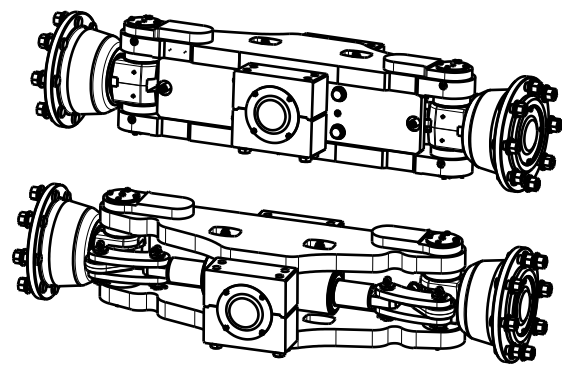

WHEEL + TYRE NOT INCLUDED
 WHEEL 22x12x16 + TYRE 559x305x406

CYLINDER FEATURES
 BORE : 110mm
 ROD : 70 mm
 TOTAL STROKE : 193 mm
 OIL VOLUME : 1091 cc

THEORETICAL WHEELBASE : 2520 mm

MAX LOAD ON THE AXLE : 18 TON @ 25 km/h

	MODELLO: ASSALE HR 18 T - PASSO 2540mm DESCRIZIONE:	DATA:
	AUTORE:	DATA:
	VERIFICATO:	DATA:
	APPROVATO:	DATA:
S.D.:	01.10.18	84508000