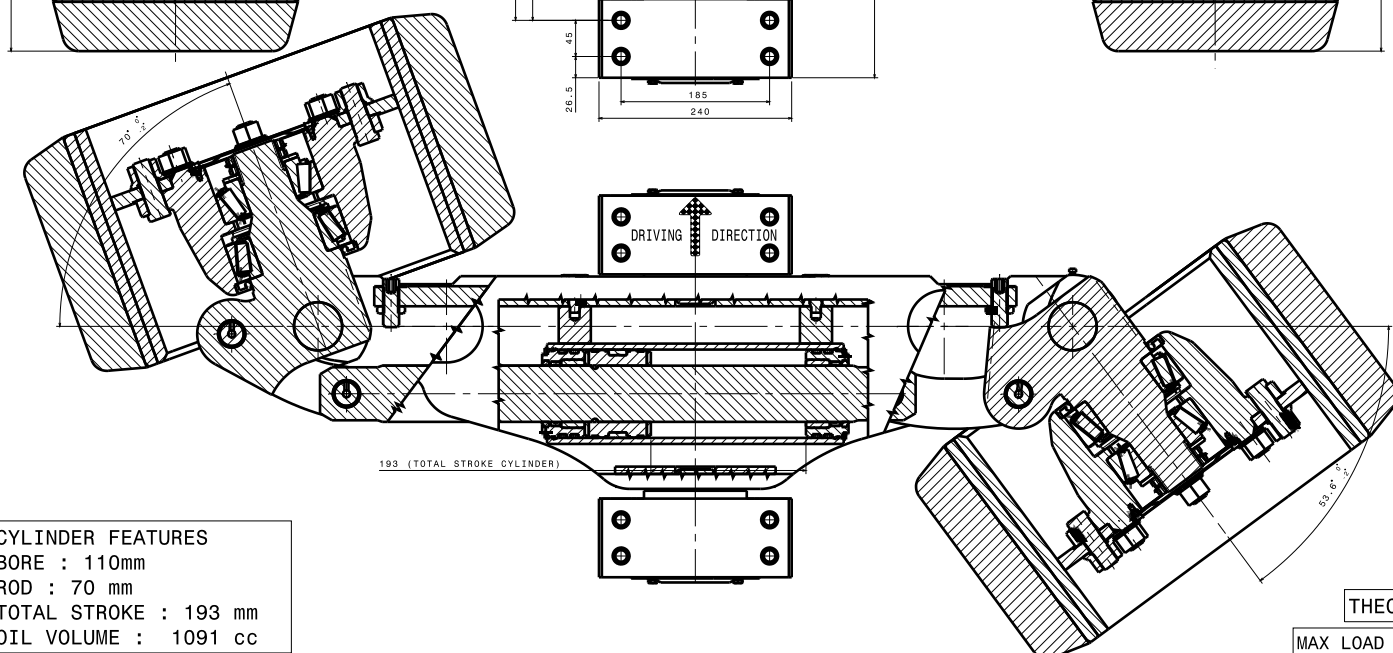

WHEEL + TYRE NOT INCLUDED
 WHEEL 22x12x16 + TYRE 559x305x406

CYLINDER FEATURES
 BORE : 110mm
 ROD : 70 mm
 TOTAL STROKE : 193 mm
 OIL VOLUME : 1091 cc

THEORETICAL WHEELBASE : 2520 mm

MAX LOAD ON THE AXLE : 18 TON @ 25 km/h

	MODELLO: ASSALE HR 18 T - PASSO 2540mm DESCRIZIONE:	DATA:
	AUTORE:	DATA:
	VERIFICATO:	DATA:
	APPROVATO:	DATA:
S.D.:	01.10.18	84508000