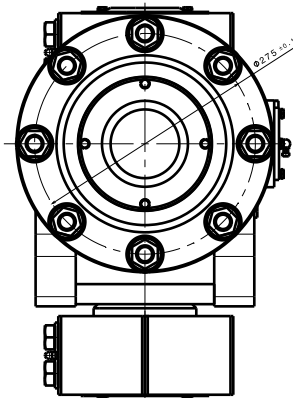

WHEEL + TYRE NOT INCLUDED
 WHEEL 22x12x16 + TYRE 559x305x406

CYLINDER FEATURES
 BORE : 110mm
 ROD : 70 mm
 TOTAL STROKE : 193 mm
 OIL VOLUME : 1091 cc

THEORETICAL WHEELBASE : 2520 mm

MAX LOAD ON THE AXLE : 18 TON @ 25 km/h

	MODELLO: ASSALE HR 18 T - PASSO 2540mm DESCRIZIONE:	DATA:
	AUTORE:	DATA:
	VERIFICATO:	DATA:
	APPROVATO:	DATA:
S.D.:	01.10.18	84508000