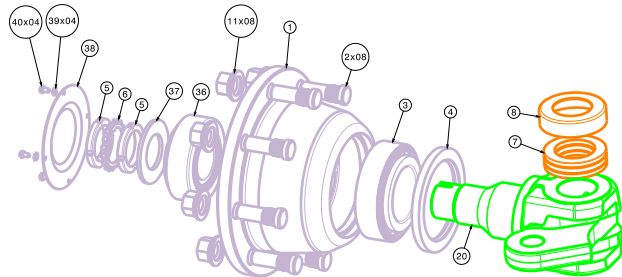

ELENCO KIT - KIT LIST

CODICE	Q. TA'	DESCRIZIONE	DESCRIPTION
00300100	1	KIT GUARNIZIONI CILINDRO 110/70	CYLINDER GUARNITION 110/70
6330006	02	KIT ATTACCO TELAIO	CHASSIS KIT
6330009	02	KIT PERNO FUSO	PIN KIT
8360002	02	KIT MOZZO	HUB KIT
8450009	02	KIT FUSO	STEERING KNUCKLE KIT
8450011	01	KIT CORPO	BODY KIT
8450015	01	KIT CILINDRO	CYLINDER KIT
8450016	02	KIT BIELLA	LINK KIT

KIT GUARNITION CYLINDER
CODE : 00300100

POS.	Q. TY	CODE	DESCRIPTION
1	2	836010100	HUB
2	16	540010700-B	STUDBOLT
3	2	0303030	BEARING
4	2	0303032	GUARNITION
5	4	0030202	NUT
6	2	0030201	WASHER
7	2	0302005	BEARING
8	2	540010300	DUST COVER
9	2	337030700-E	KING PIN
10	4	0301025	BUSHING
11	16	0030216	NUT
12	4	0301028	BUSHING
13	2	0482006	SCREW
14	2	0502004	NUT
15	2	0481409	SCREW
16	12	0440709	WASHER
17	4	0431034	SCREW
18	4	0030008	GREASER
19	8	0744004	GREASER COVER
20	2	845030100	STEERING KNUCKLE
21	4	633012000	COVER
22	16	0440601	WASHER
23	16	0430602	SCREW
24	4	0030065	GREASER

POS.	Q. TY	CODE	DESCRIPTION
25	4	633044700-A	LINK PIN
26	8	0301052	BUSHING
27	4	0442400	WASHER
28	4	0502401	NUT
29	4	0300112	GREASER
30	2	0304009	BALL JOINT
31	2	0030152	SEGER
32	2	633011600-C	CHASSIS ATTACK LOWER
33	2	633011700-C	CHASSIS ATTACK UPPER
34	8	0432005	SCREW
35	2	0300110	GREASER
36	2	0313068	BEARING
37	2	288021400	WASHER
38	4	288021300	HUB COVER
39	16	0440600	WASHER
40	16	0400600	SCREW
41	2	0451014	SCREW
42	4	0481000	SCREW
43	4	0743012	SPLIT PIN
44	4	845070300	LINK
45	2	0461021	HYDRAULIC FITTING
46	2	0441007	WASHER
47	2	0744015	HYDRAULIC TAP
48	1	0030931	CYLINDER
49	1	845050100	BODY
50	2	633014400	WASHER

CYLINDER FEATURES
BORE : 110mm
ROD : 70 mm
TOTAL STROKE : 193 mm
OIL VOLUME : 1091 cc

THEORICAL WHEELBASE : 2350 mm
MAX LOAD ON THE AXLE : 18 TON @ 25 km/h

SUGGESTED SPARE PARTS HIGHLIGHTED IN RED

ASSALE 4R 15 T - PASSO 2350mm
S.D. 15.01.18
845070000