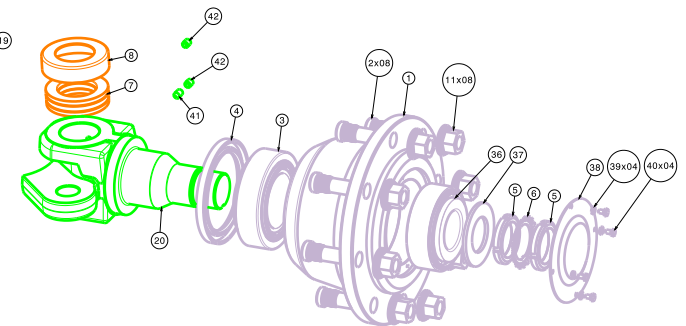

ELENCO KIT - KIT LIST

CODICE	Q. TA'	DESCRIZIONE	DESCRIPTION
00300100	1	KIT GUARNIZIONI CILINDRO 110/70	CYLINDER GUARNITION 110/70
6330006	02	KIT ATTACCO TELAIO	CHASSIS KIT
6330009	02	KIT PERNO FUSO	PIN KIT
8360002	02	KIT MOZZO	HUB KIT
8450009	02	KIT FUSO	STEERING KNUCKLE KIT
8450011	01	KIT CORPO	BODY KIT
8450015	01	KIT CILINDRO	CYLINDER KIT
8450016	02	KIT BIELLA	LINK KIT

KIT GUARNITION CYLINDER
CODE : 00300100

POS.	Q. TY	CODE	DESCRIPTION
1	2	836010100	HUB
2	16	540010700-B	STUDBOLT
3	2	0303030	BEARING
4	2	0303032	GUARNITION
5	4	0030202	NUT
6	2	0030201	WASHER
7	2	0302005	BEARING
8	2	540010300	DUST COVER
9	2	337030700-E	KING PIN
10	4	0301025	BUSHING
11	16	0030216	NUT
12	4	0301028	BUSHING
13	2	0482006	SCREW
14	2	0502004	NUT
15	2	0481409	SCREW
16	12	0440709	WASHER
17	4	0431034	SCREW
18	4	0030008	GREASER
19	8	0744004	GREASER COVER
20	2	845030100	STEERING KNUCKLE
21	4	633012000	COVER
22	16	0440601	WASHER
23	16	0430602	SCREW
24	4	0030065	GREASER

POS.	Q. TY	CODE	DESCRIPTION
25	4	633044700-A	LINK PIN
26	8	0301052	BUSHING
27	4	0442400	WASHER
28	4	0502401	NUT
29	4	0300112	GREASER
30	2	0304009	BALL JOINT
31	2	0030152	SEGER
32	2	633011600-C	CHASSIS ATTACK LOWER
33	2	633011700-C	CHASSIS ATTACK UPPER
34	8	0432005	SCREW
35	2	0300110	GREASER
36	2	0313068	BEARING
37	2	288021400	WASHER
38	4	288021300	HUB COVER
39	16	0440600	WASHER
40	16	0400600	SCREW
41	2	0451014	SCREW
42	4	0481000	SCREW
43	4	0743012	SPLIT PIN
44	4	845070300	LINK
45	2	0461021	HYDRAULIC FITTING
46	2	0441007	WASHER
47	2	0744015	HYDRAULIC TAP
48	1	0030931	CYLINDER
49	1	845050100	BODY
50	2	633014400	WASHER

CYLINDER FEATURES
BORE : 110mm
ROD : 70 mm
TOTAL STROKE : 193 mm
OIL VOLUME : 1091 cc

THEORICAL WHEELBASE : 2350 mm
MAX LOAD ON THE AXLE : 18 TON @ 25 km/h

SUGGESTED SPARE PARTS HIGHLIGHTED IN RED

ASSALE 4R 15 T - PASSO 2350mm
S.D. 15.01.18
845070000