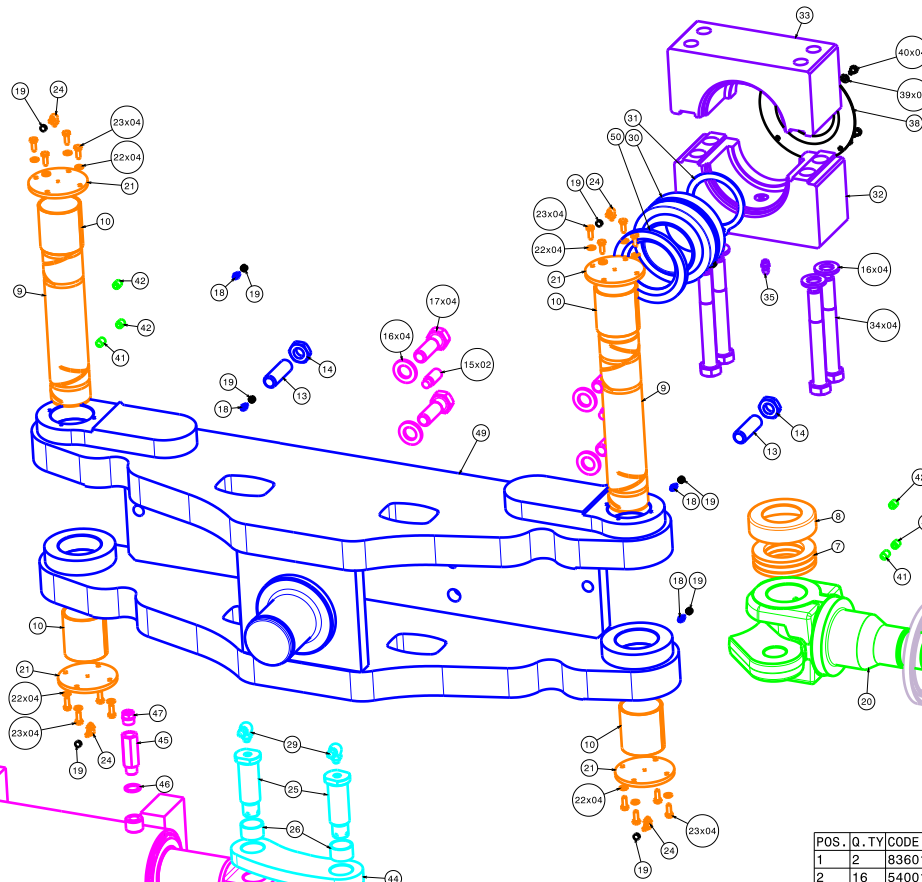

ELENCO KIT - KIT LIST

CODICE	Q. TA'	DESCRIZIONE	DESCRIPTION
00300100	1	KIT GUARNIZIONI CILINDRO 110/70	CYLINDER GUARNITION 110/70
6330006	02	KIT ATTACCO TELAIO	CHASSIS KIT
6330009	02	KIT PERNO FUSO	PIN KIT
8360002	02	KIT MOZZO	HUB KIT
8450009	02	KIT FUSO	STEERING KNUCKLE KIT
8450011	01	KIT CORPO	BODY KIT
8450015	01	KIT CILINDRO	CYLINDER KIT
8450016	02	KIT BIELLA	LINK KIT

KIT GUARNITION CYLINDER
CODE : 00300100

POS.	Q. TY	CODE	DESCRIPTION
1	2	836010100	HUB
2	16	540010700-B	STUDBOLT
3	2	0303030	BEARING
4	2	0303032	GUARNITION
5	4	0030202	NUT
6	2	0030201	WASHER
7	2	0302005	BEARING
8	2	540010300	DUST COVER
9	2	337030700-E	KING PIN
10	4	0301025	BUSHING
11	16	0030216	NUT
12	4	0301028	BUSHING
13	2	0482006	SCREW
14	2	0502004	NUT
15	2	0481409	SCREW
16	12	0440709	WASHER
17	4	0431034	SCREW
18	4	0030008	GREASER
19	8	0744004	GREASER COVER
20	2	845030100	STEERING KNUCKLE
21	4	633012000	COVER
22	16	0440601	WASHER
23	16	0430602	SCREW
24	4	0030065	GREASER

POS.	Q. TY	CODE	DESCRIPTION
25	4	633044700-A	LINK PIN
26	8	0301052	BUSHING
27	4	0442400	WASHER
28	4	0502401	NUT
29	4	0300112	GREASER
30	2	0304009	BALL JOINT
31	2	0030152	SEGER
32	2	633011600-C	CHASSIS ATTACK LOWER
33	2	633011700-C	CHASSIS ATTACK UPPER
34	8	0432005	SCREW
35	2	0300110	GREASER
36	2	0313068	BEARING
37	2	288021400	WASHER
38	4	288021300	HUB COVER
39	16	0440600	WASHER
40	16	0400600	SCREW
41	2	0451014	SCREW
42	4	0481000	SCREW
43	4	0743012	SPLIT PIN
44	4	845070300	LINK
45	2	0461021	HYDRAULIC FITTING
46	2	0441007	WASHER
47	2	0744015	HYDRAULIC TAP
48	1	0030931	CYLINDER
49	1	845050100	BODY
50	2	633014400	WASHER

CYLINDER FEATURES
BORE : 110mm
ROD : 70 mm
TOTAL STROKE : 193 mm
OIL VOLUME : 1091 cc

THEORICAL WHEELBASE : 2350 mm
MAX LOAD ON THE AXLE : 18 TON @ 25 km/h

SUGGESTED SPARE PARTS HIGHLIGHTED IN RED

ASSALE 4R 15 T - PASSO 2350mm
S.D. 15.01.18
845070000