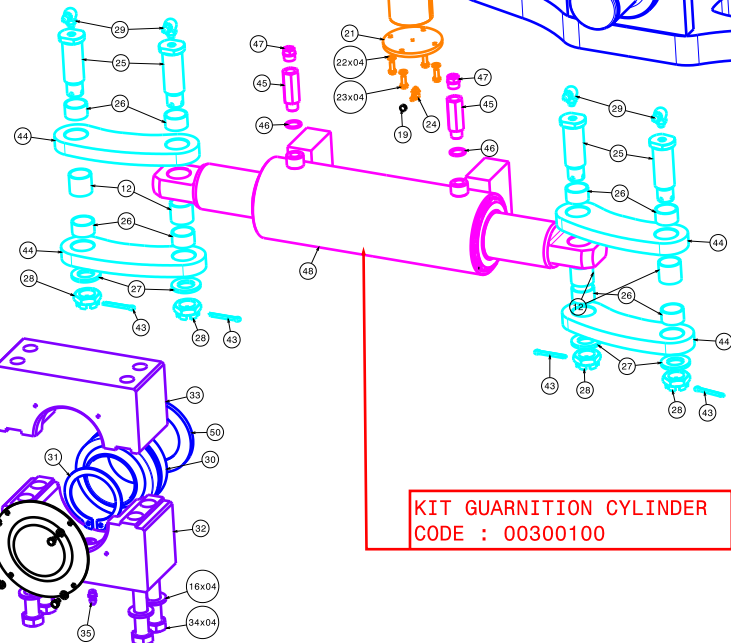

ELENCO KIT - KIT LIST

CODICE	Q. TA'	DESCRIZIONE	DESCRIPTION
00300100	1	KIT GUARNIZIONI CILINDRO 110/70	CYLINDER GUARNITION 110/70
6330006	02	KIT ATTACCO TELAIO	CHASSIS KIT
6330009	02	KIT PERNO FUSO	PIN KIT
8360002	02	KIT MOZZO	HUB KIT
8450009	02	KIT FUSO	STEERING KNUCKLE KIT
8450011	01	KIT CORPO	BODY KIT
8450015	01	KIT CILINDRO	CYLINDER KIT
8450016	02	KIT BIELLA	LINK KIT

KIT GUARNITION CYLINDER
CODE : 00300100

POS.	Q. TY	CODE	DESCRIPTION
1	2	836010100	HUB
2	16	540010700-B	STUDBOLT
3	2	0303030	BEARING
4	2	0303032	GUARNITION
5	4	0030202	NUT
6	2	0030201	WASHER
7	2	0302005	BEARING
8	2	540010300	DUST COVER
9	2	337030700-E	KING PIN
10	4	0301025	BUSHING
11	16	0030216	NUT
12	4	0301028	BUSHING
13	2	0482006	SCREW
14	2	0502004	NUT
15	2	0481409	SCREW
16	12	0440709	WASHER
17	4	0431034	SCREW
18	4	0030008	GREASER
19	8	0744004	GREASER COVER
20	2	845030100	STEERING KNUCKLE
21	4	633012000	COVER
22	16	0440601	WASHER
23	16	0430602	SCREW
24	4	0030065	GREASER

POS.	Q. TY	CODE	DESCRIPTION
25	4	633044700-A	LINK PIN
26	8	0301052	BUSHING
27	4	0442400	WASHER
28	4	0502401	NUT
29	4	0300112	GREASER
30	2	0304009	BALL JOINT
31	2	0030152	SEGER
32	2	633011600-C	CHASSIS ATTACK LOWER
33	2	633011700-C	CHASSIS ATTACK UPPER
34	8	0432005	SCREW
35	2	0300110	GREASER
36	2	0313068	BEARING
37	2	288021400	WASHER
38	4	288021300	HUB COVER
39	16	0440600	WASHER
40	16	0400600	SCREW
41	2	0451014	SCREW
42	4	0481000	SCREW
43	4	0743012	SPLIT PIN
44	4	845070300	LINK
45	2	0461021	HYDRAULIC FITTING
46	2	0441007	WASHER
47	2	0744015	HYDRAULIC TAP
48	1	0030931	CYLINDER
49	1	845050100	BODY
50	2	633014400	WASHER

CYLINDER FEATURES
BORE : 110mm
ROD : 70 mm
TOTAL STROKE : 193 mm
OIL VOLUME : 1091 cc

THEORICAL WHEELBASE : 2350 mm
MAX LOAD ON THE AXLE : 18 TON @ 25 km/h

SUGGESTED SPARE PARTS HIGHLIGHTED IN RED

ASSALE 4R 15 T - PASSO 2350mm
S.D. 15.01.18
845070000